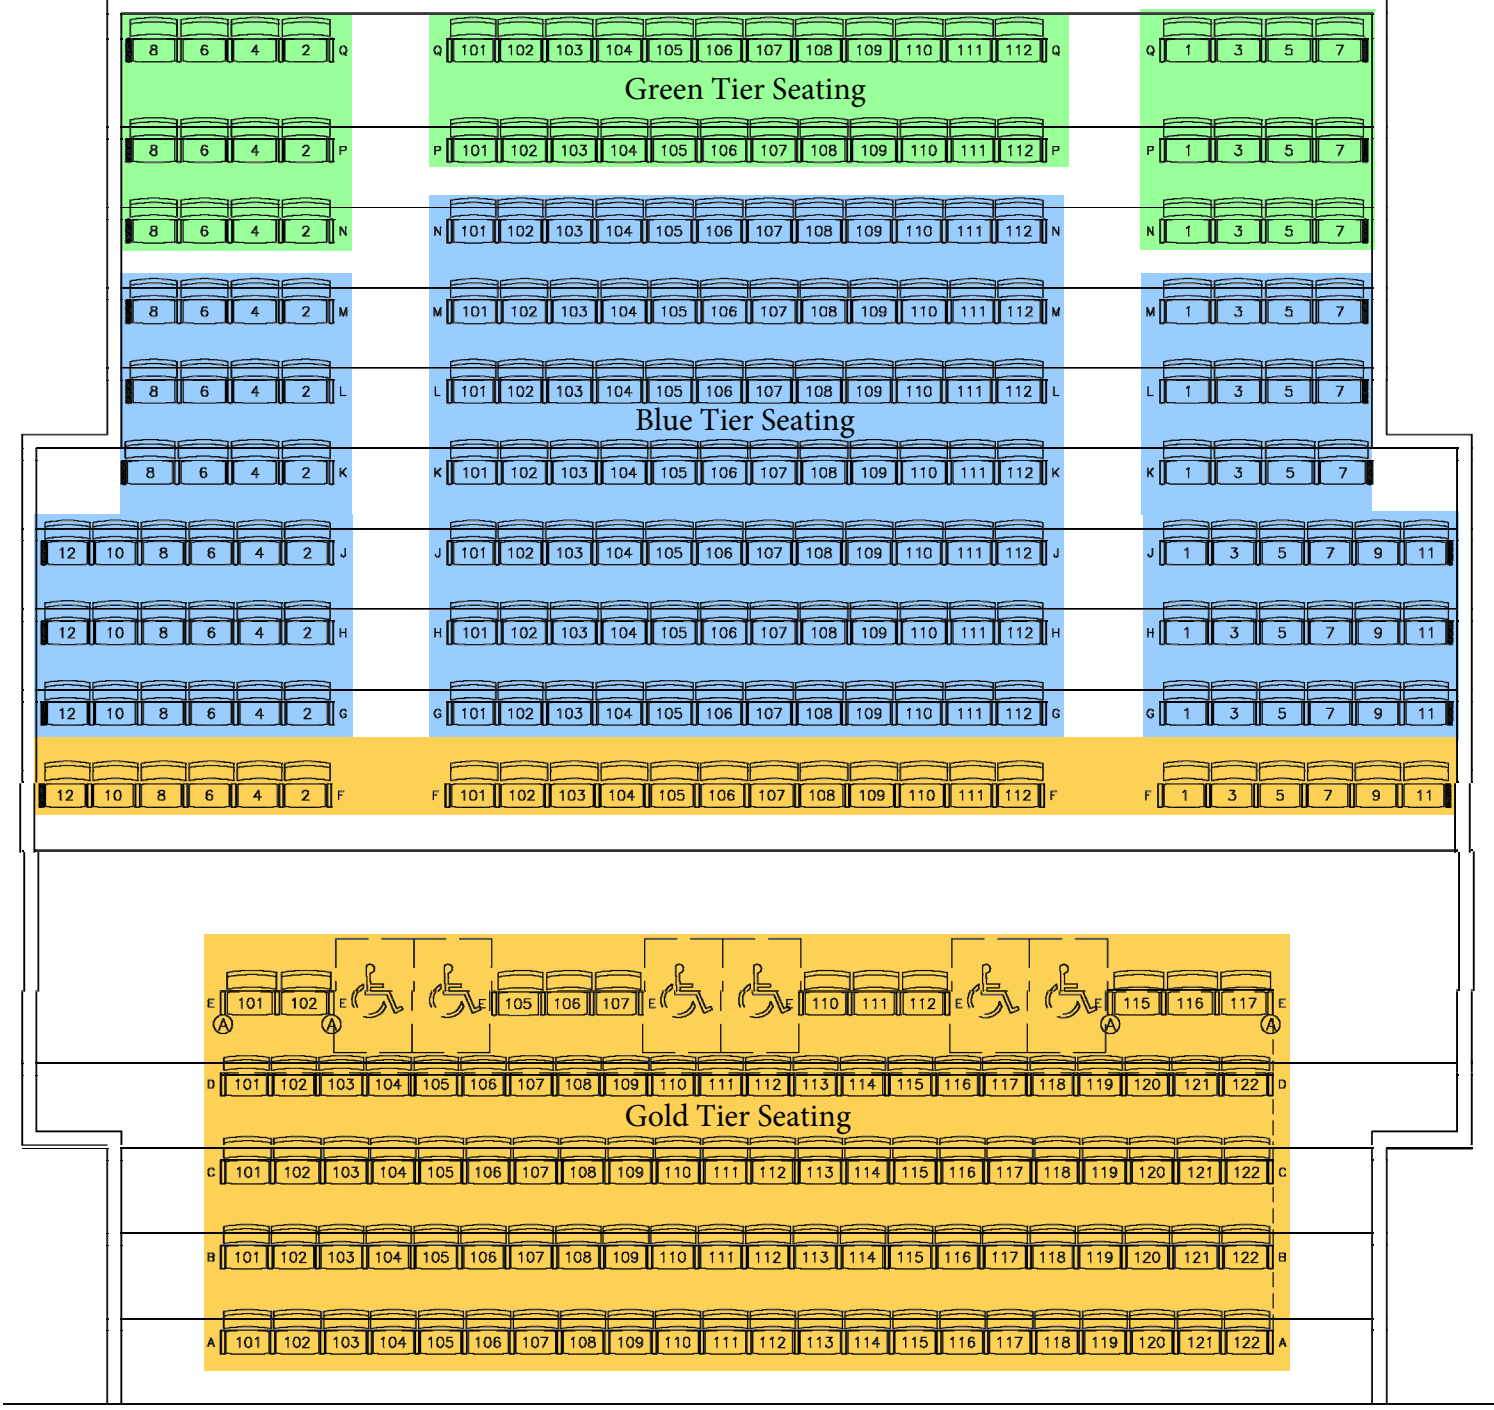

# Woodstock Playhouse Ticket Seating Chart

\* Please Note Well: This Chart is simply a chart to show you the seating layout of the Woodstock Playhouse. You cannot choose seats by clicking this chart. All requests for specific seating must be done with a note at the time of online purchase or by phone.

Performance Area