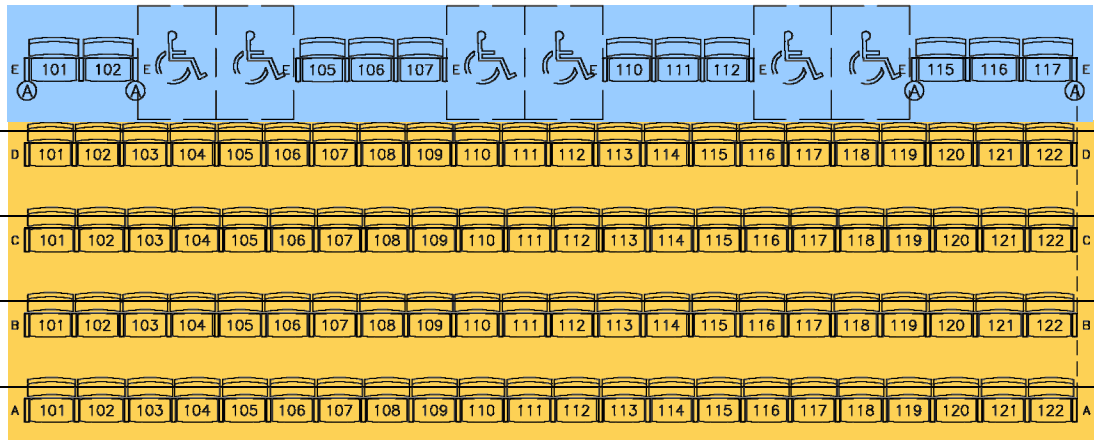

# Woodstock Playhouse Ticket Seating Chart

★ GREEN SEATING SECTION ★

★ BLUE SEATING SECTION ★

★ GOLD SEATING SECTION ★